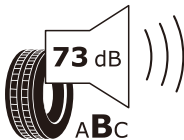

ROYAL PERFORMANCE

275/35ZR20 102W XL

ENERGY

ROYAL BLACK

RK590H1

275/35ZR20 102 W

C1

D

C

2020/740